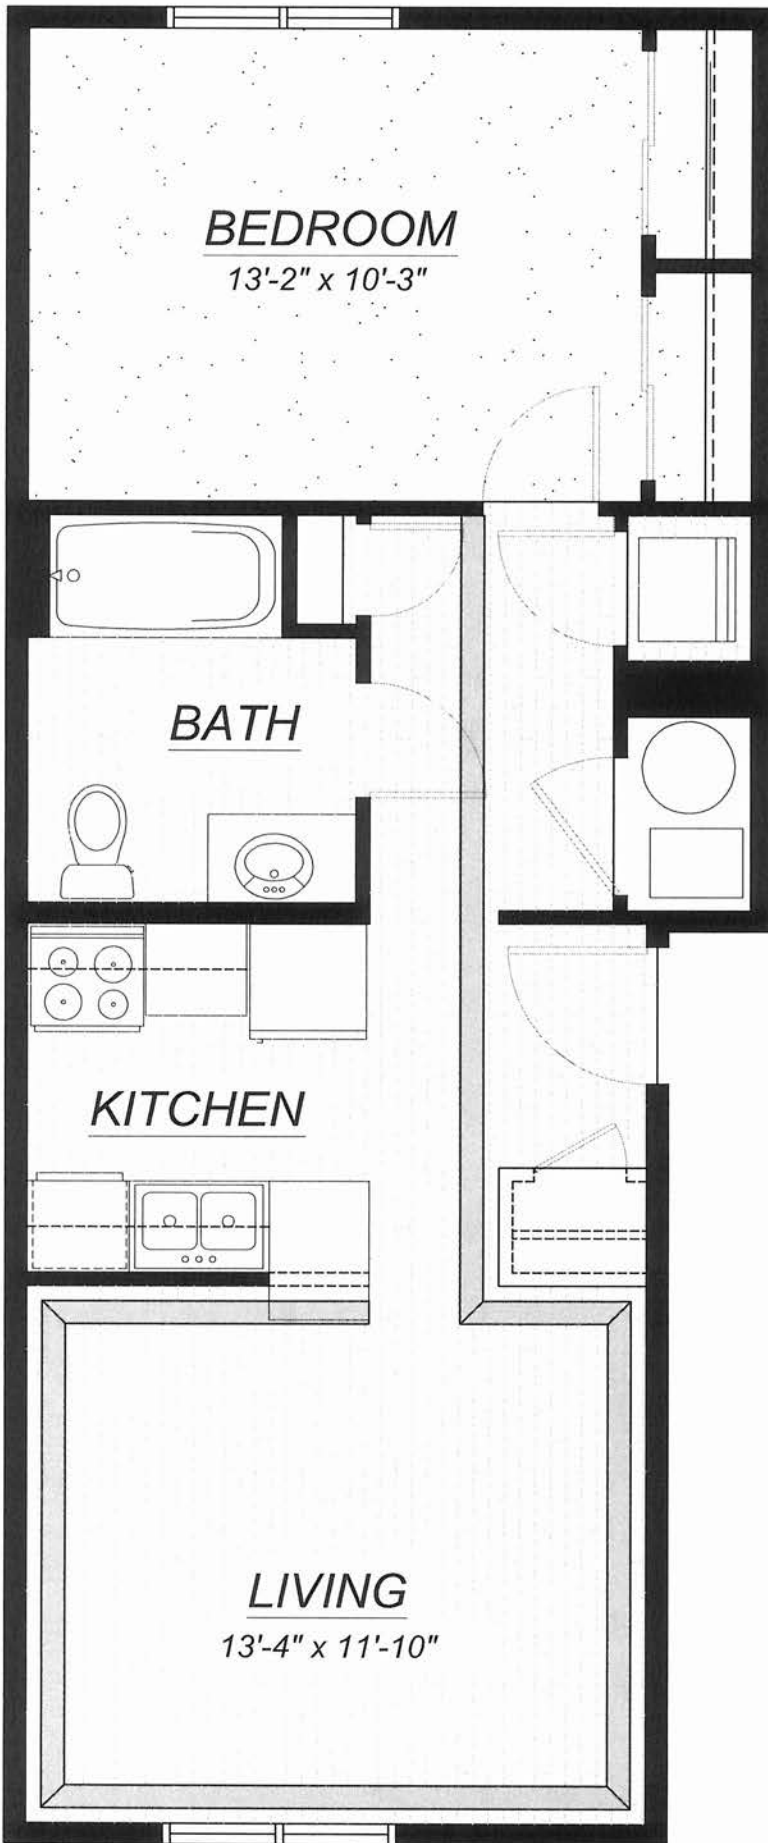

LIVING
14'-1" x 18'-0"

KITCHEN

BATH

BEDROOM 2
10'-1" x 11'-7"

BEDROOM 1
10'-1" x 11'-7"

Willow Street Residences
Unit A1
849 sf

Willow Street Residences
Unit A2
836 sf

Willow Street Residences
Unit A5
845 sf

Willow Street Residences
Unit A6
836 sf

LIVING

15' 6" x 9'-7"

KITCHEN

BATH

BEDROOM

11'-0" x 11'-7"

Willow Street Residences

Unit B1

573 sf

Willow Street Residences
Unit B2
563 sf

Willow Street Residences
Unit C1 First Floor
1,107 sf

Willow Street Residences
Unit C1 Second Floor
1,107 sf