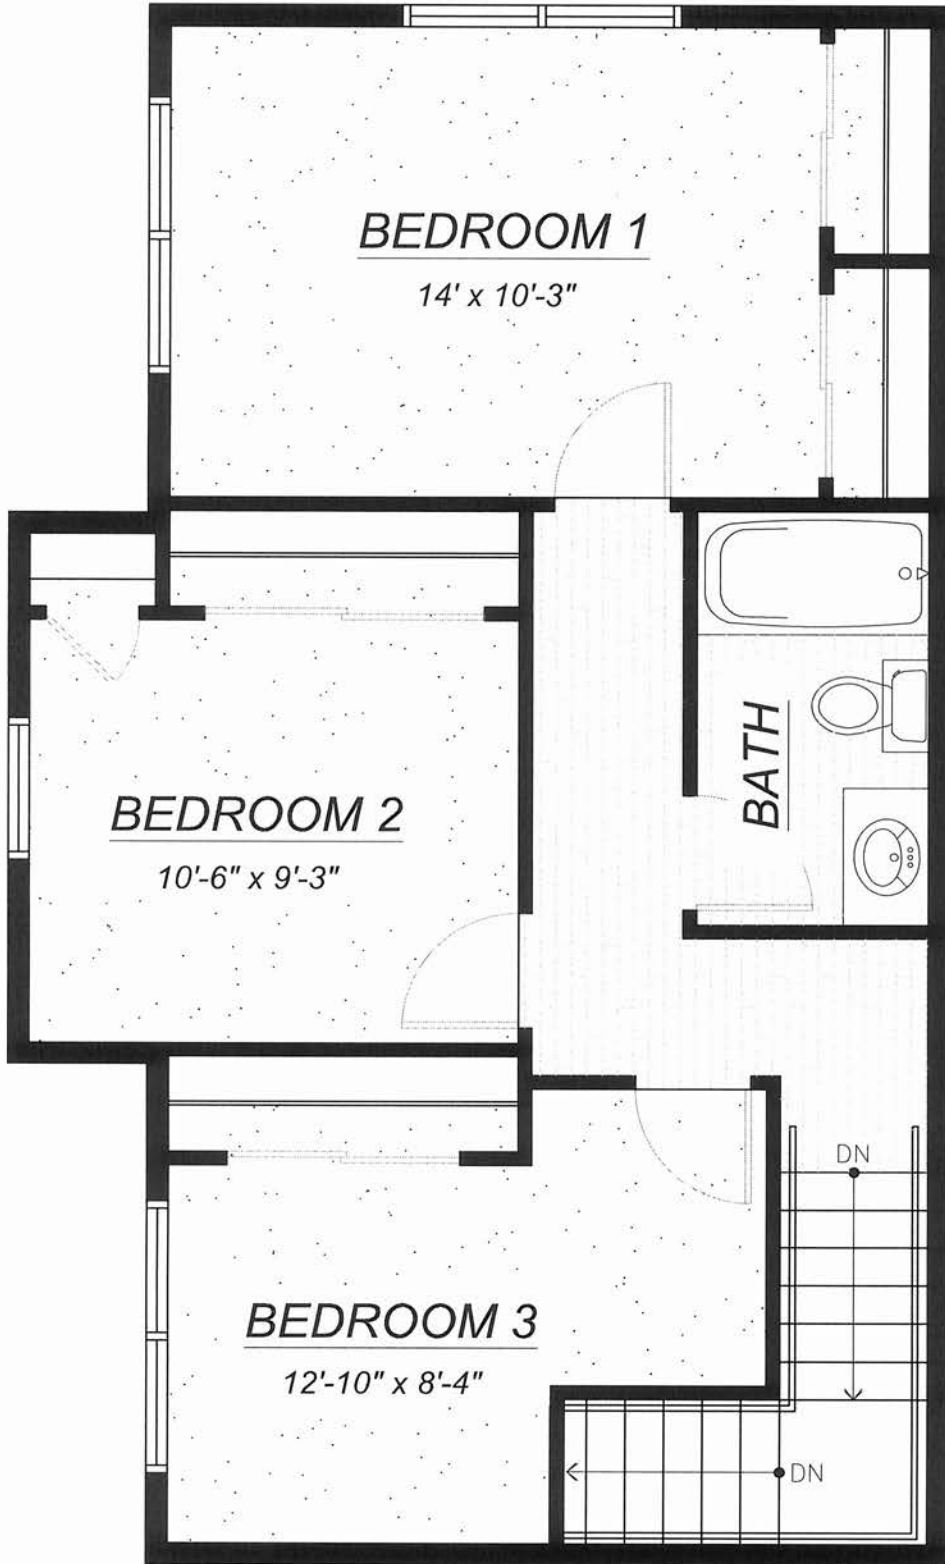

LIVING
14'-1" x 18'-0"

KITCHEN

BATH

BEDROOM 2
10'-1" x 11'-7"

BEDROOM 1
10'-1" x 11'-7"

Willow Street Residences
Unit A1
849 sf

Willow Street Residences
Unit A2
836 sf

Willow Street Residences
Unit A5
845 sf

Willow Street Residences
Unit A6
836 sf

LIVING

15' 6" x 9'-7"

KITCHEN

BATH

BEDROOM

11'-0" x 11'-7"

Willow Street Residences

Unit B1

573 sf

Willow Street Residences
Unit B2
563 sf

Willow Street Residences
Unit C1 First Floor
1,107 sf

Willow Street Residences
Unit C1 Second Floor
1,107 sf