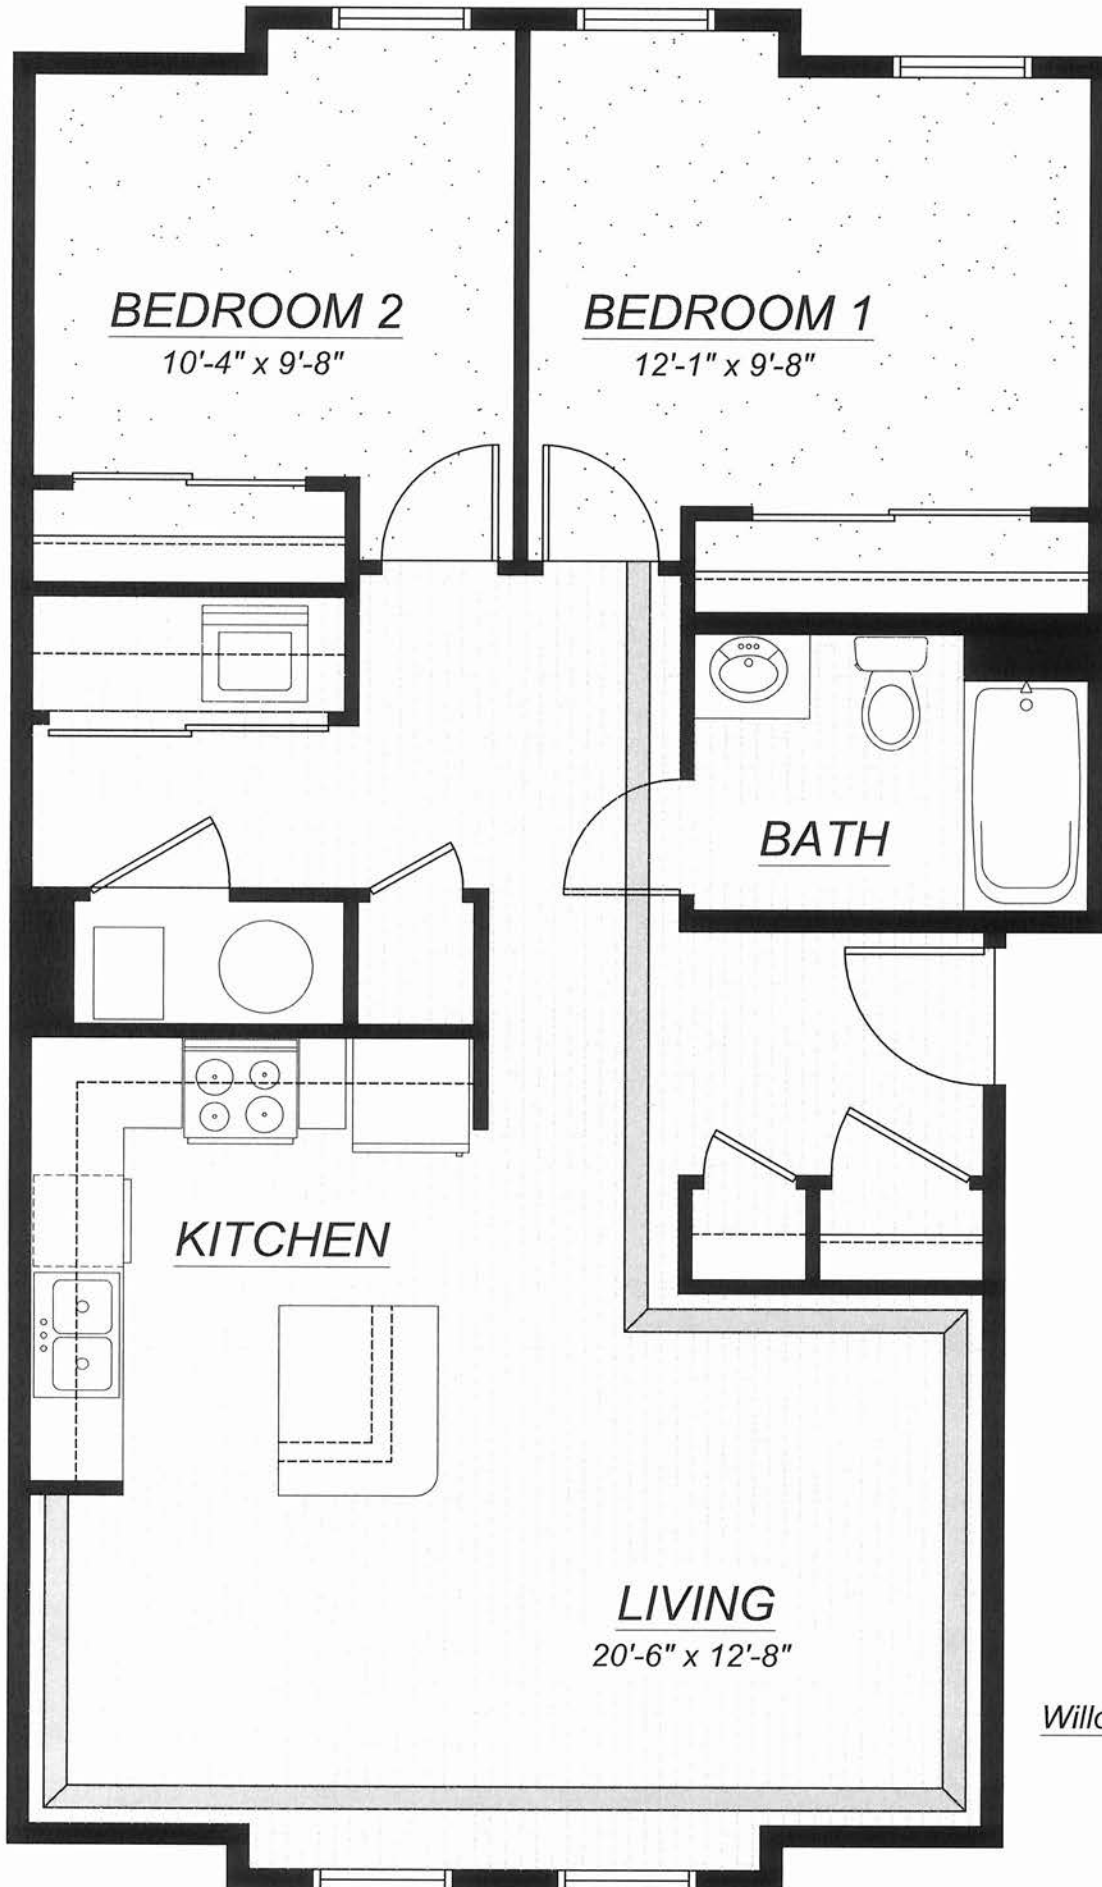

LIVING
14'-1" x 18'-0"

KITCHEN

BATH

BEDROOM 2
10'-1" x 11'-7"

BEDROOM 1
10'-1" x 11'-7"

Willow Street Residences
Unit A1
849 sf

Willow Street Residences
Unit A2
836 sf

Willow Street Residences
Unit A5
845 sf

Willow Street Residences
Unit A6
836 sf

LIVING

15' 6" x 9'-7"

KITCHEN

BATH

BEDROOM

11'-0" x 11'-7"

Willow Street Residences

Unit B1

573 sf

Willow Street Residences
Unit B2
563 sf

Willow Street Residences
Unit C1 First Floor
1,107 sf

Willow Street Residences
Unit C1 Second Floor
1,107 sf