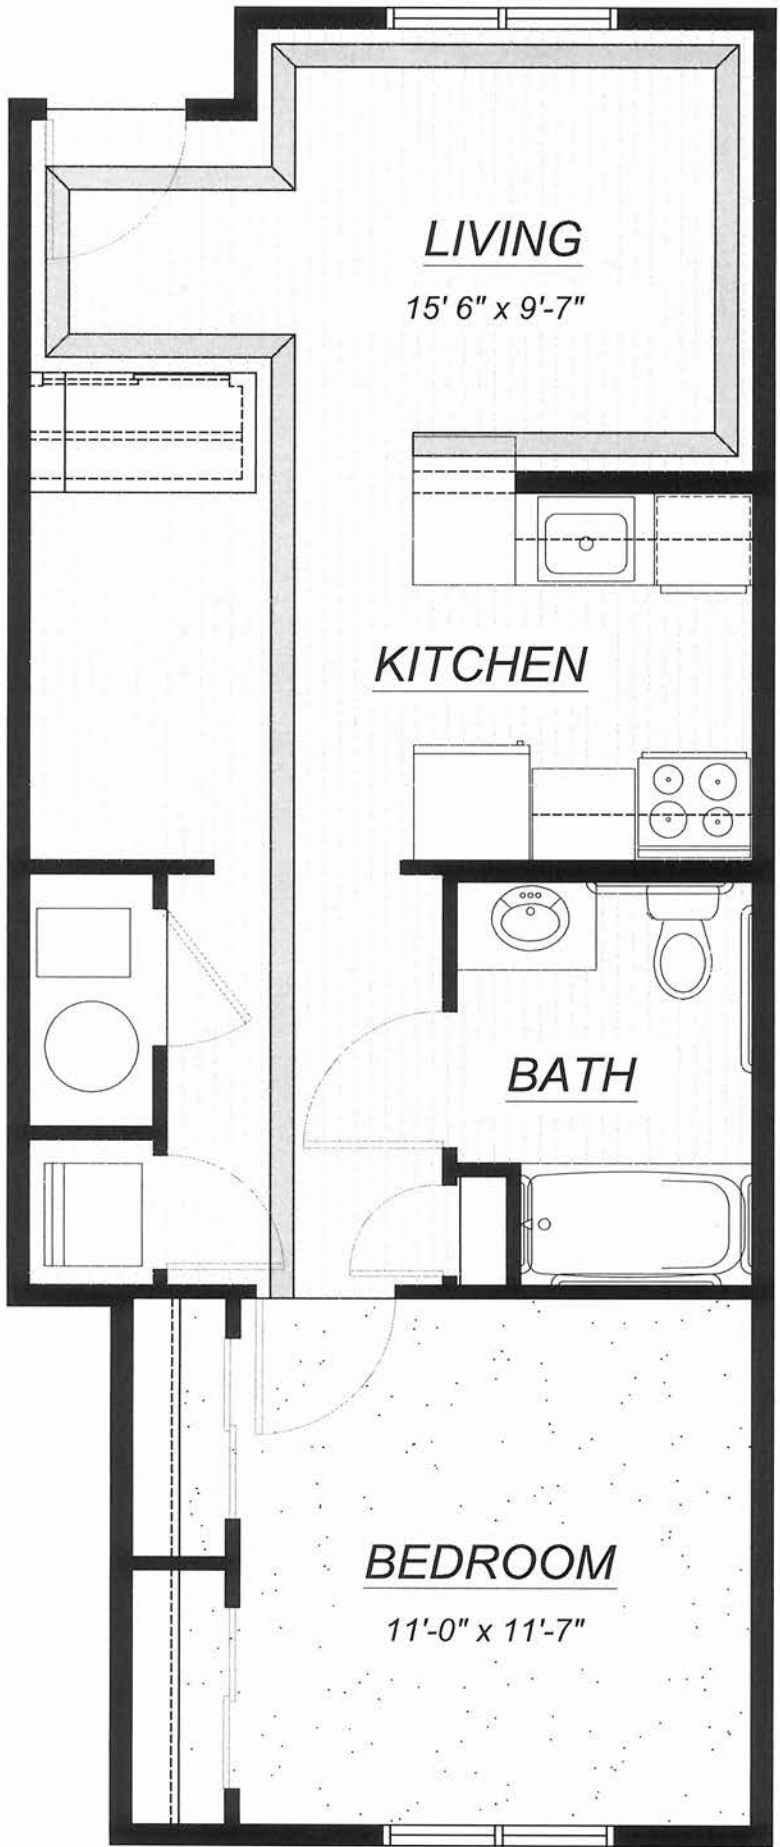

LIVING
14'-1" x 18'-0"

KITCHEN

BATH

BEDROOM 2
10'-1" x 11'-7"

BEDROOM 1
10'-1" x 11'-7"

Willow Street Residences
Unit A1
849 sf

Willow Street Residences
Unit A2
836 sf

Willow Street Residences
Unit A5
845 sf

Willow Street Residences
Unit A6
836 sf

LIVING

15' 6" x 9'-7"

KITCHEN

BATH

BEDROOM

11'-0" x 11'-7"

Willow Street Residences

Unit B1

573 sf

Willow Street Residences
Unit B2
563 sf

Willow Street Residences
Unit C1 First Floor
1,107 sf

Willow Street Residences
Unit C1 Second Floor
1,107 sf