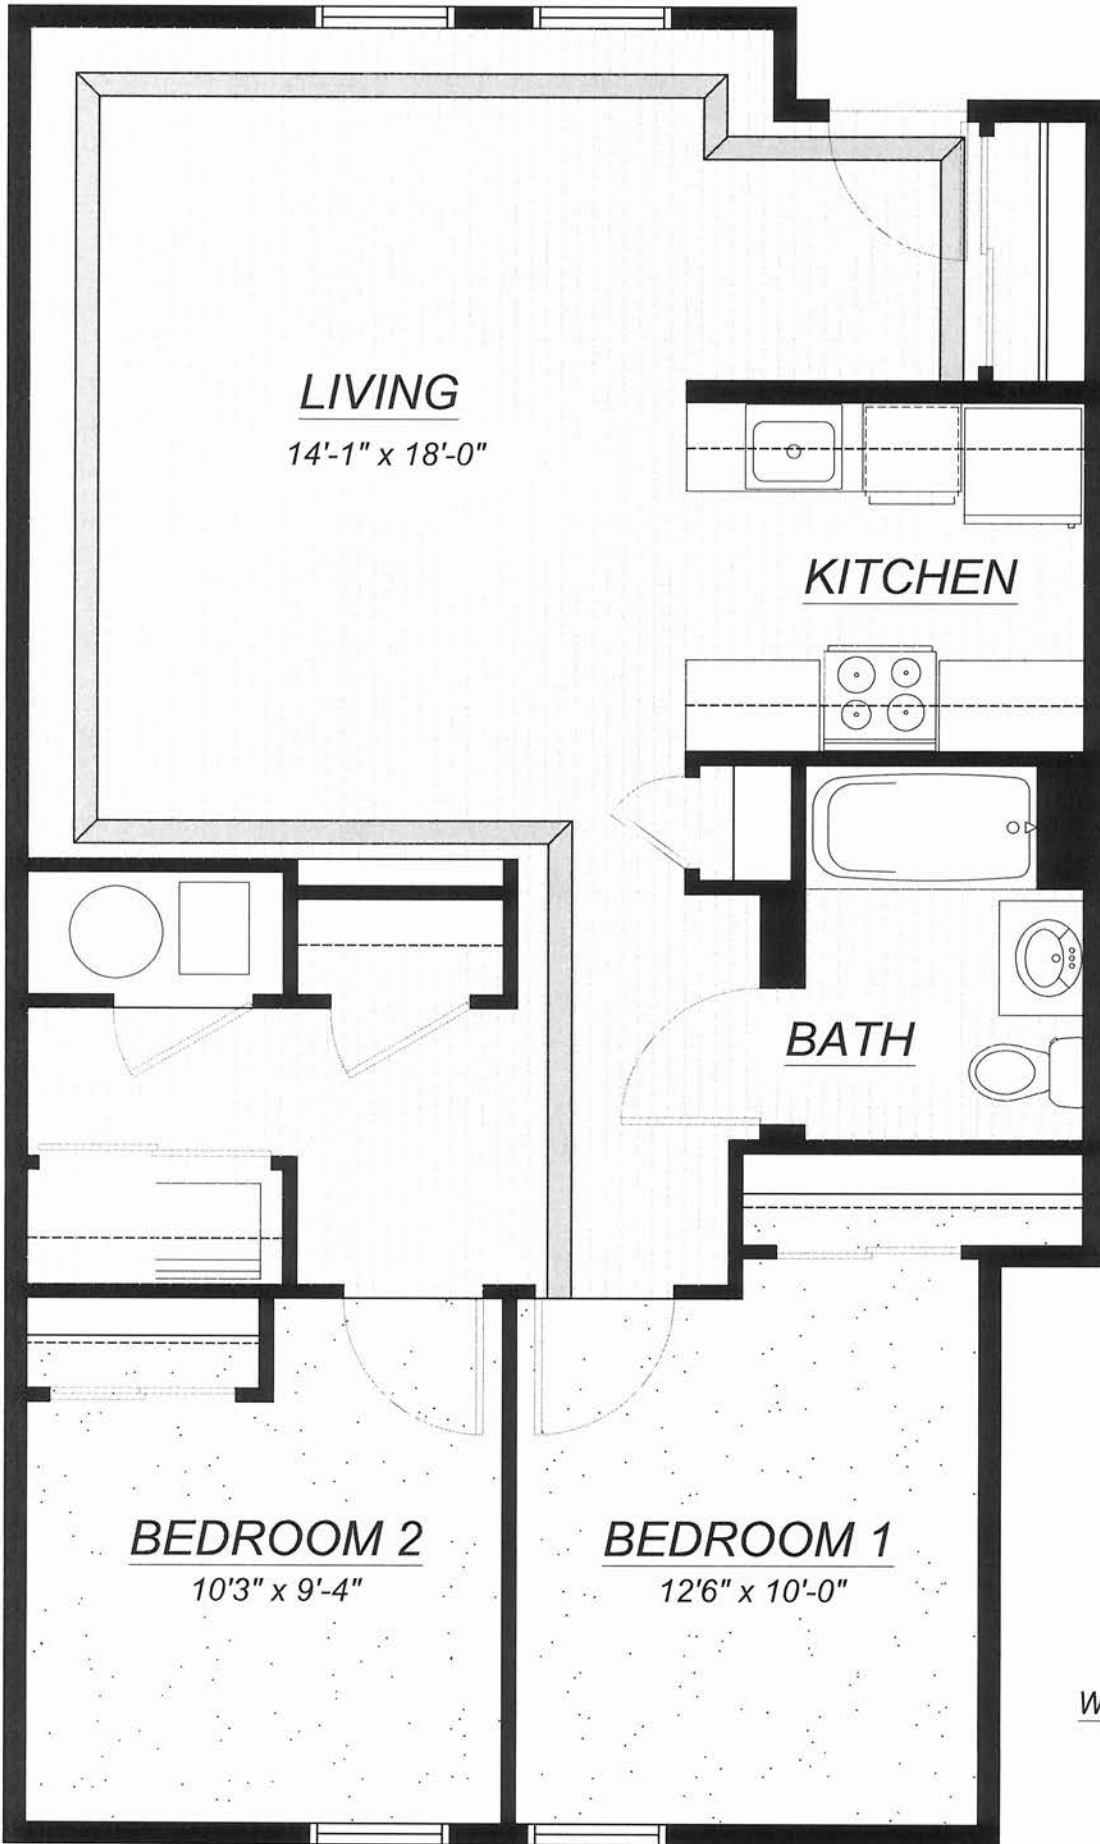

LIVING
14'-1" x 18'-0"

KITCHEN

BATH

BEDROOM 2
10'-1" x 11'-7"

BEDROOM 1
10'-1" x 11'-7"

Willow Street Residences
Unit A1
849 sf

Willow Street Residences
Unit A2
836 sf

Willow Street Residences
Unit A5
845 sf

Willow Street Residences
Unit A6
836 sf

LIVING

15' 6" x 9'-7"

KITCHEN

BATH

BEDROOM

11'-0" x 11'-7"

Willow Street Residences

Unit B1

573 sf

Willow Street Residences
Unit B2
563 sf

Willow Street Residences
Unit C1 First Floor
1,107 sf

Willow Street Residences
Unit C1 Second Floor
1,107 sf