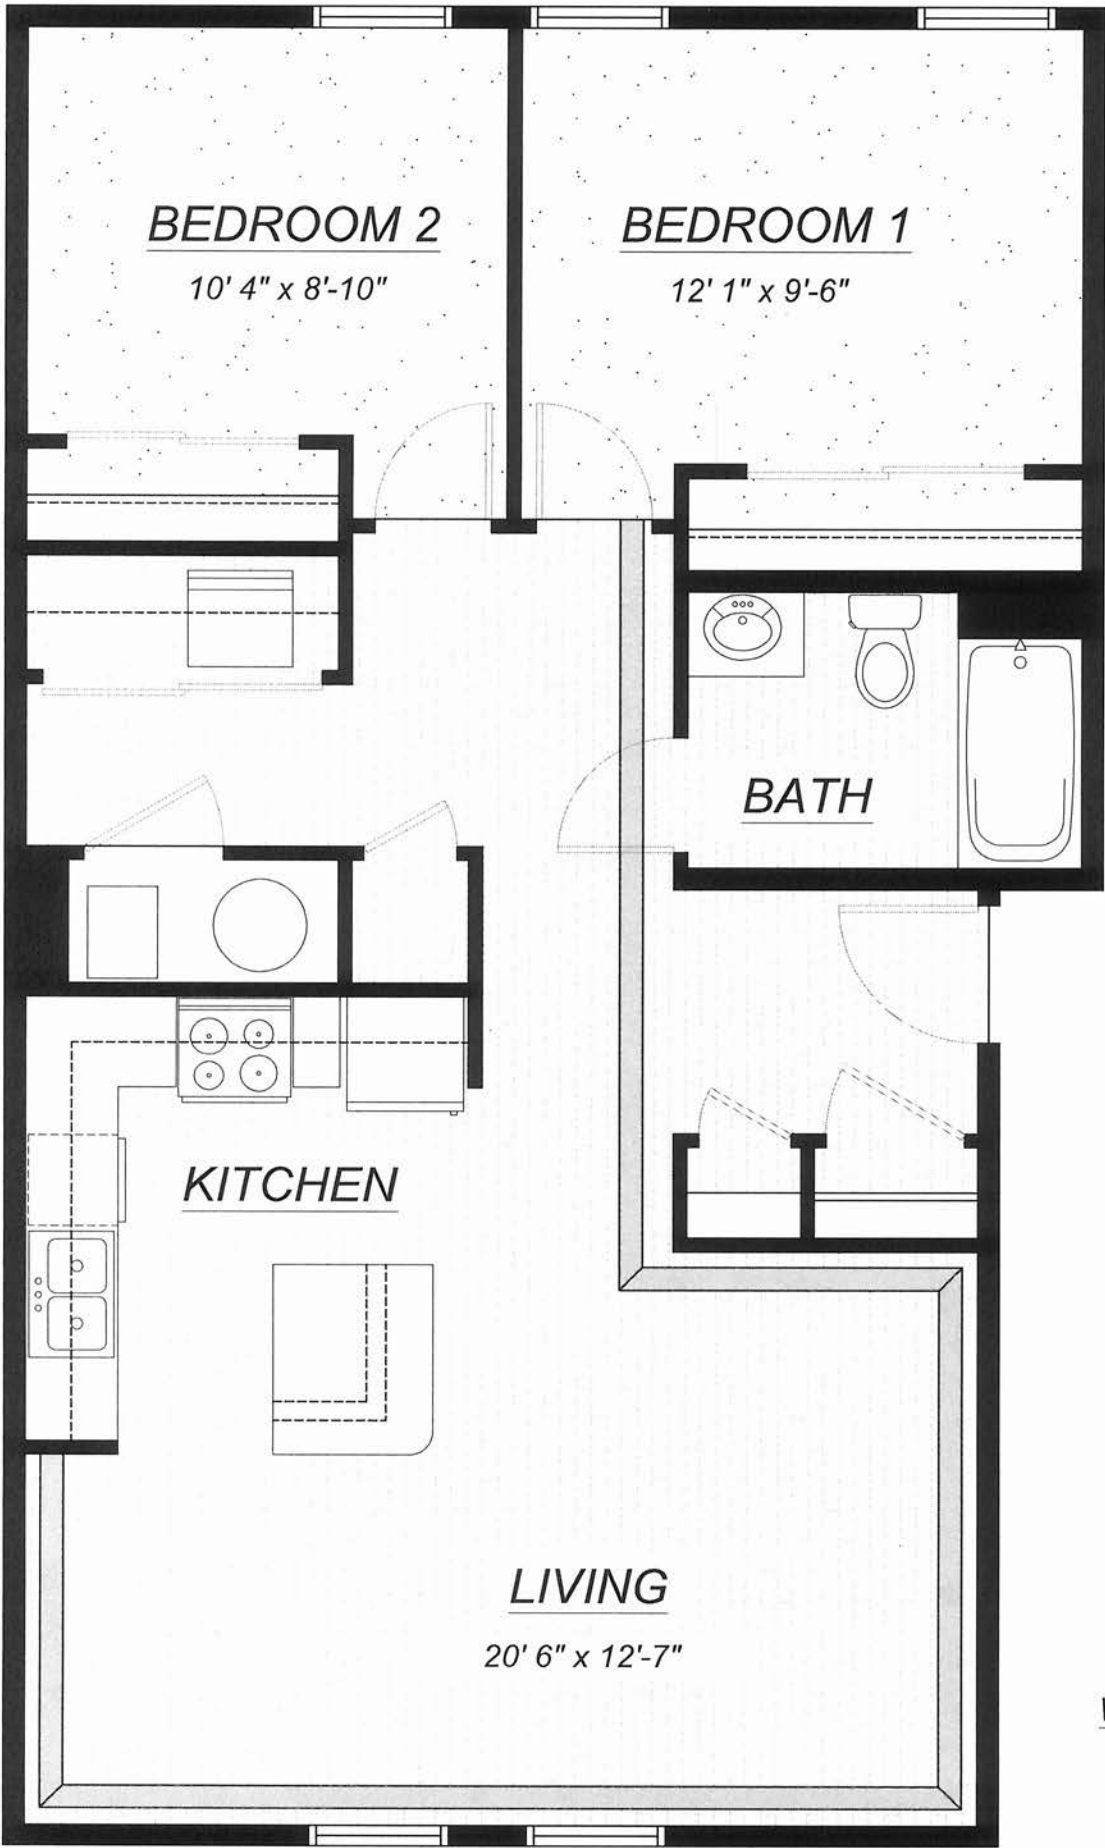

LIVING
14'-1" x 18'-0"

KITCHEN

BATH

BEDROOM 2
10'-1" x 11'-7"

BEDROOM 1
10'-1" x 11'-7"

Willow Street Residences
Unit A1
849 sf

Willow Street Residences
Unit A2
836 sf

Willow Street Residences
Unit A5
845 sf

Willow Street Residences
Unit A6
836 sf

LIVING

15' 6" x 9'-7"

KITCHEN

BATH

BEDROOM

11'-0" x 11'-7"

Willow Street Residences

Unit B1

573 sf

Willow Street Residences
Unit B2
563 sf

Willow Street Residences
Unit C1 First Floor
1,107 sf

Willow Street Residences
Unit C1 Second Floor
1,107 sf